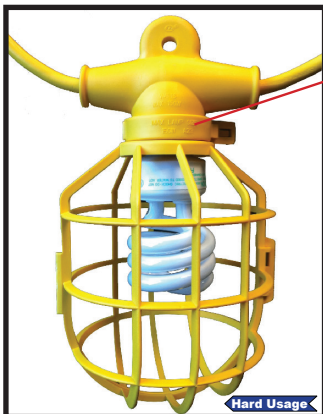

Temp Lights / Contractor Series

Recognized under the UL 8750 safety standard for LED lighting

GL100-142STK is Bergen's NEW LED Stringer. Each unit is constructed of 14/2 SJTW cord. Listed for hard usage / outdoor usage. 100ft standard includes 10 (12w) LED Stick Lights, cages & molded 15A straight blade plug & connector. Each 12w Stick Light is 5000k / 1,100lm. Compact design packaging for less warehouse space & easy job site clean up.

10 Led Stick Lights Packaged with Stringer

LED Stick Light also sold separately

Cat# 1250STK (Case Qty 50pc / Ten 5packs)

Cat#	Description	Case Wt	Case Dimension
GL100-142STK	14/2 SJTW, 100' w/ 15A male & female, Plastic Cages, 10pc 12w LED Stick Light Included	1pc 14lbs	10x14x14
1250STK	12w LED Stick Light / 5000k / 1100 lm / 120v / Non Dimmable / E26 / 12,000hr / MOL 5.35"	50pc 12lbs	21x10.5x6
850STK	8w LED Stick Light / 5000k / 800 lm / 120v / Non Dimmable / E26 / 12,000hr / MOL 4.25"	50pc 11lbs	20x10x6

Low Profile Molding Design

Unlike competitors, Bergen's mold design allows all units to be compatible with CFL or LED medium base lamps.

Snap Lock Cage

15A Male & Female Ends

Full Color Packaging

Bergen's Heavy Duty 12awg 3wire temp light stringer is factory packaged with 10 Yellow Metal Lamp Guards (MC-200Y). Full Color packaging for display! Also available in 50ft (GL50MC-123MPC).