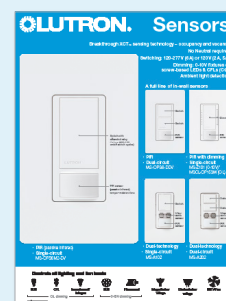

# NEW! Lutron Sensor Display

Use your MDF funds to purchase the display that is best for your business.

- Choose either the Maestro® sensor family ①, or complete your sensor story by including Lutron's wireless sensor family ②
- Featuring actual product, ordering information, and highlighting the Lutron sensor difference
- Flexible mounting options — hang on a wall or place on a counter

## ① Maestro in-wall sensors:

ED-SNSR-INWALL — Lutron in-wall sensor display (26 in. W x 9.5 in. H x 8.060 in. D) — \$200

## ② Full sensor line:

ED-SNSR-DISP — Full sensor display featuring in-wall and wireless offering (26 in. W x 17 in. H x 8.060 in. D) — \$300

**Available now!**  
Talk to your rep today to find out more