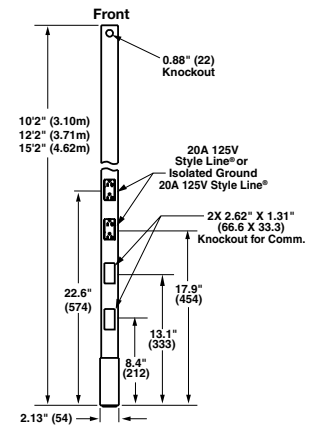

Description	10' 2" (3.10m)
Gray	<b>BRYPP10SA</b>
Ivory	<b>BRYPP10SAI</b>

### Blank

- Three service, blank pole, divider, four decorator device knockouts

Description	10' 2" (3.10m)	12' 2" (3.71m)	15' 2" (4.62m)
Gray	<b>BRYPP0A</b>	<b>BRYPP012A</b>	<b>BRYPP015A</b>
Ivory	<b>BRYPP0AI</b>	<b>BRYPP012AI</b>	<b>BRYPP015AI</b>
Clear Anodized Aluminum	<b>BRYPP0AAL</b>	<b>BRYPP012AAL</b>	<b>BRYPP015AAL</b>

### Accessories

Description	15' 2" (4.62m)
Adjustable T-bar assembly for mounting poles in the middle of ceiling tile.	<b>BRYATB*</b>
Replacement service pole trim kit (office white).	<b>BRYPPTRIM1*</b>

Note: \*Not UL listed.

BRYPP10A

BRYPP10IGA

BRYPP10SA

BRYPP0A

BRYATB

BRYPPTRIM1

BRYPP10, BRYPP12, BRYPP15, BRYPP10IG