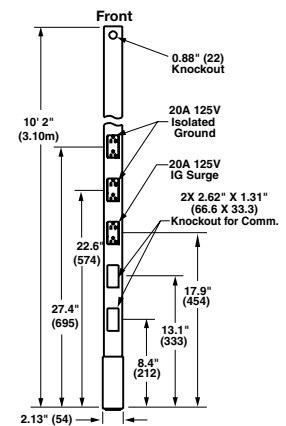

Description	10' 2" (3.10m)
Gray	<b>BRYPP10SA</b>
Ivory	<b>BRYPP10SAI</b>

### Blank

- Three service, blank pole, divider, four decorator device knockouts

Description	10' 2" (3.10m)	12' 2" (3.71m)	15' 2" (4.62m)
Gray	<b>BRYPP0A</b>	<b>BRYPP012A</b>	<b>BRYPP015A</b>
Ivory	<b>BRYPP0AI</b>	<b>BRYPP012AI</b>	<b>BRYPP015AI</b>
Clear Anodized Aluminum	<b>BRYPP0AAL</b>	<b>BRYPP012AAL</b>	<b>BRYPP015AAL</b>

### Accessories

Description	15' 2" (4.62m)
Adjustable T-bar assembly for mounting poles in the middle of ceiling tile.	<b>BRYATB*</b>
Replacement service pole trim kit (office white).	<b>BRYPPTRIM1*</b>

Note: \*Not UL listed.

BRYPP10A

BRYPP10IGA

BRYPP10SA

BRYPP0A

BRYATB

BRYPPTRIM1

BRYPP10, BRYPP12, BRYPP15, BRYPP10IG