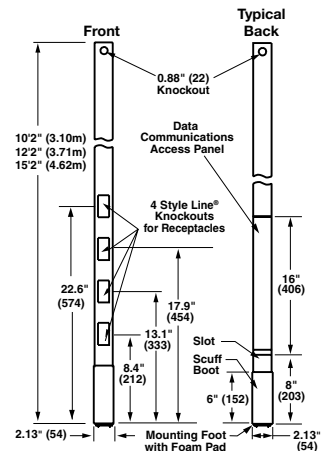

BRYPP0, BRYPP012, BRYPP015